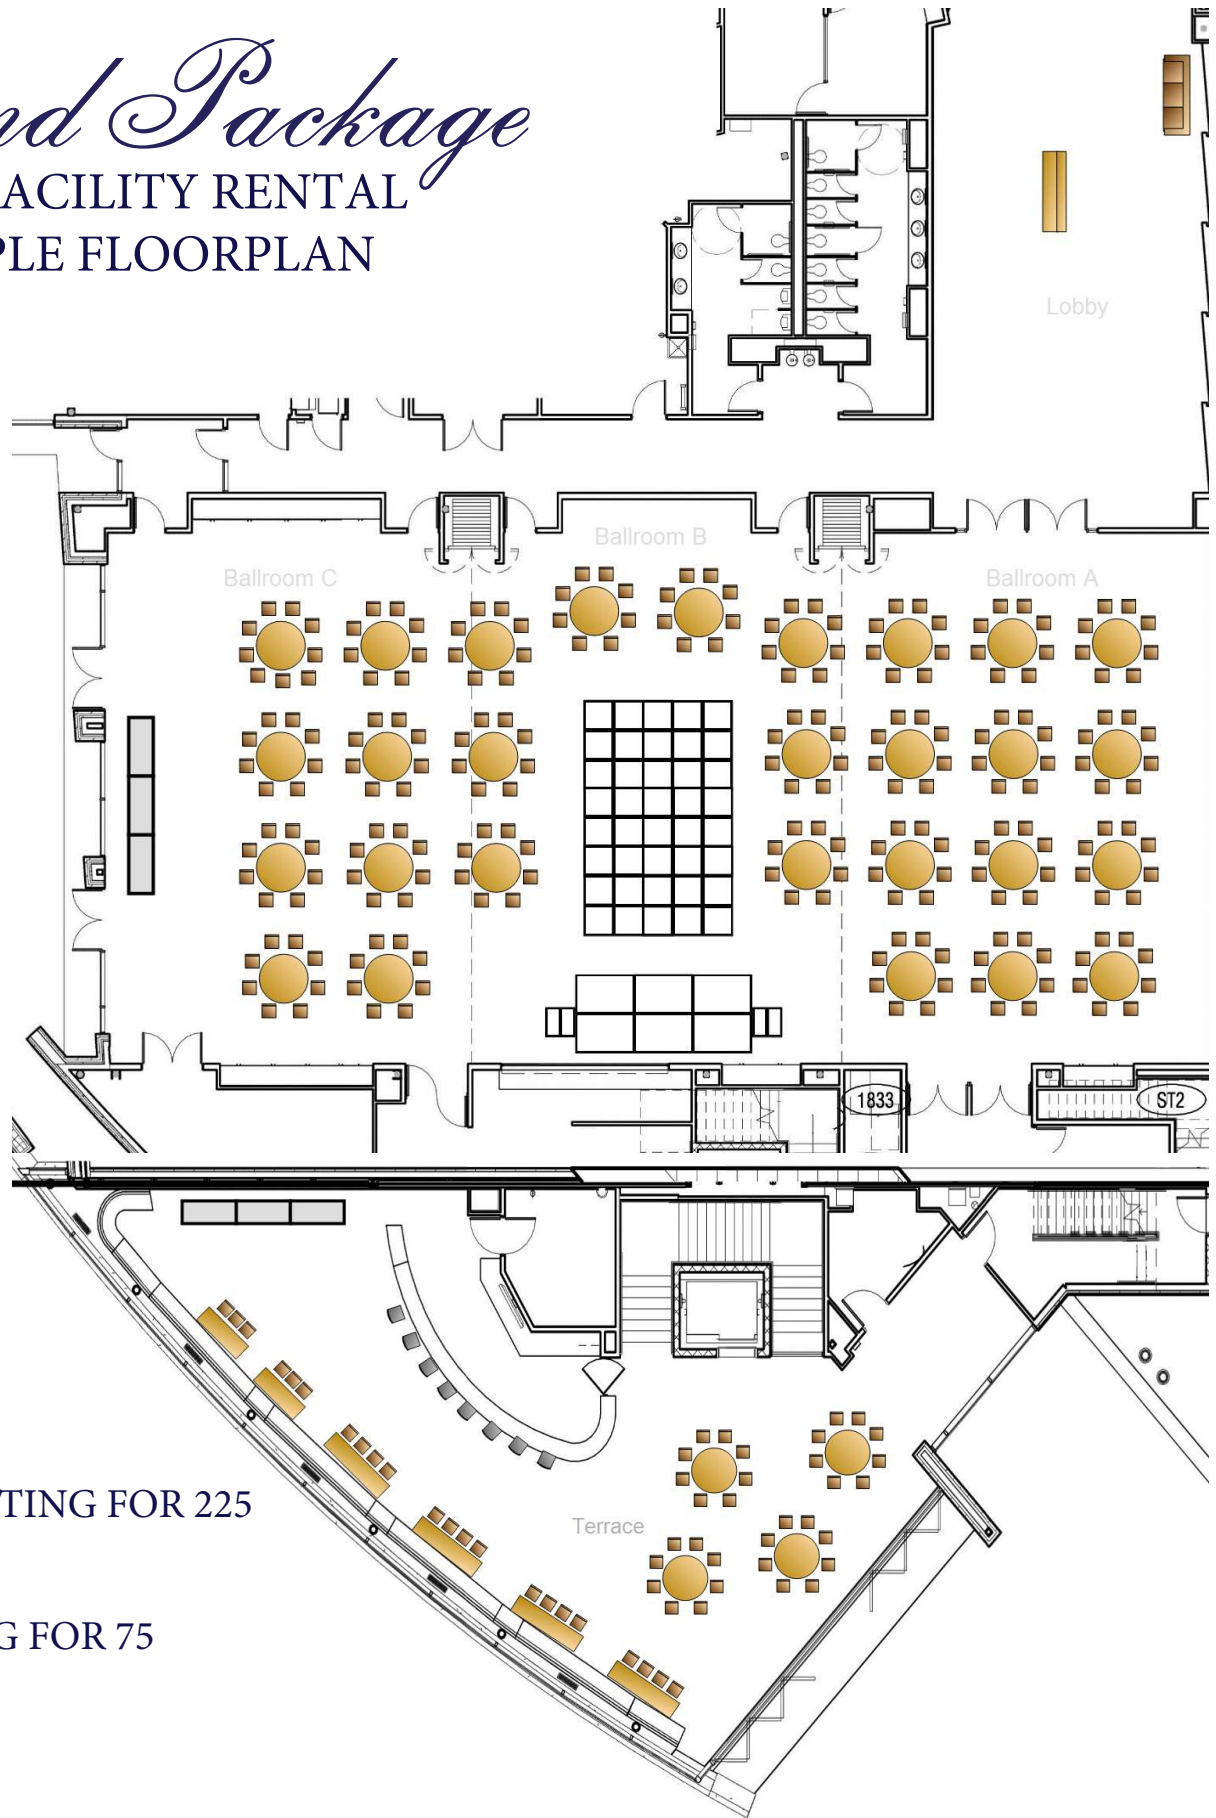

Increases Guest count to 300 - Seating for 225 in Ballroom, 75 in Terrace

Use for Cocktail Hour, Additional Guest Seating, Vendor Lounge, Silent

Auction Space, Sensory Area, or Bridal Suite

Two Additional Restrooms

# Grand Package

FULL FACILITY RENTAL  
SAMPLE FLOORPLAN

FLOOR 1:  
GRAND HALL SEATING FOR 225  
FLOOR 2:  
TERRACE SEATING FOR 75